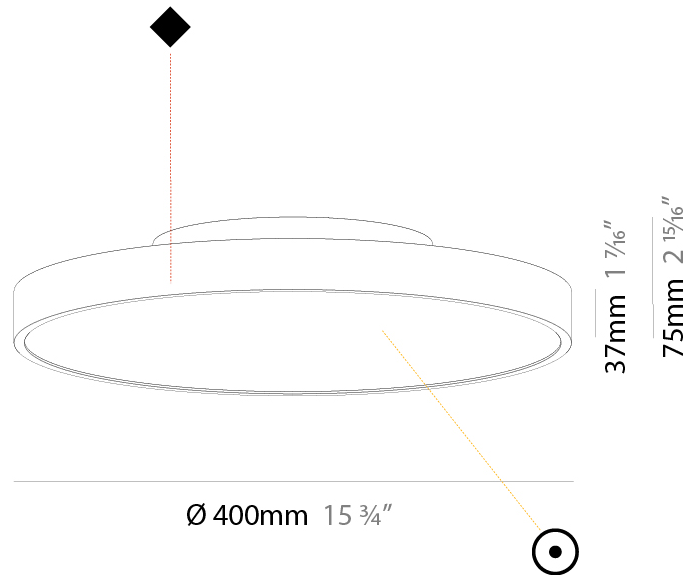

GENERAL

Series: Sign Diva
Subseries: Sign Diva
Brand: Prolicht
Division: Architectural
Mounting Type: Surface
Mounting Location: Ceiling
Subcategory: Ambient

PHYSICAL

Shape: Round
Diameter (mm): 400
Diameter (in): 15 3/4
Height (mm): 75
Height (in): 2 15/16
Light Distribution: Direct
Weight (kg): 2.306
Weight (lbs): 5.084
Diffuser: PMMA - Opal/Micro-Prism/Sparkling Secret/Vintage Industrial with Shine Ring
Fixture Finish: SSR / BKV / CWI / CRY / HAB / UFT / ITA / RUA / FTG / MYG / LOD / PUS / FRO / FUP / KIA / POP / BLS / SPG / MEY / GOH / GUM / CHC / COM / ABZ / JAG / OBR / MOS / ROR
Fixture Material: Extruded Aluminum / Steel

ELECTRICAL

Lamp Type: LED (Zhaga Standard)
Input Wattage (W): 19.8
Total Output Wattage (W): 16
Dimming: Tri-Mode (Non-Dimming and Phase Dimming (120Vac only) and 0-10V Dimming)
Driver Included: Yes
Driver Location: Integrated
Driver Type: Constant Current - Universal
Driver Class: Class 2
Input Voltage (V): 120 - 277
Constant Current (MA): 500

LED

Color Temperature (°K): 3000 / 3500 / 4000
Max. Delivered Lumen (lm): 2260 / 2293 / 2340
CRI: >90 CRI
Lamp Life (hrs): 50000

OPTICAL

RATINGS AND CERTIFICATIONS

Certified By: Certified for North American Standards
IP rating: IP20