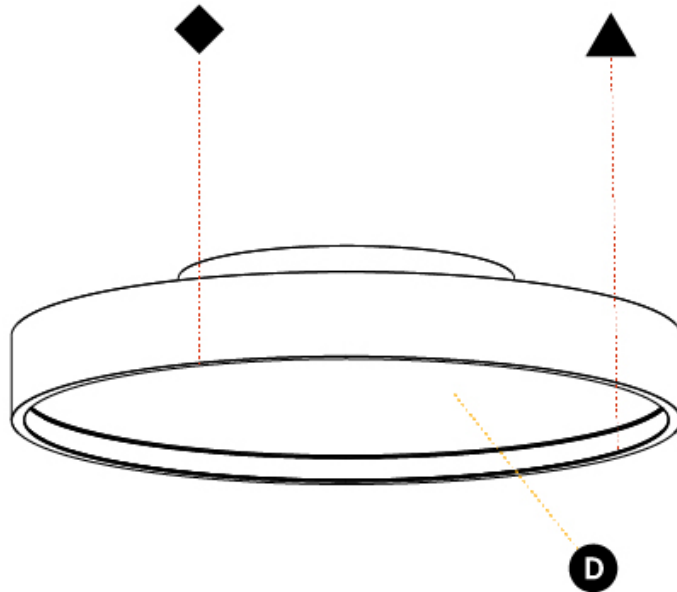

SIGN DIVA KORONA SURFACE

A3D101-

PROJECT	_____
TYPE	_____
SPECIFIER	_____
QUANTITY	_____
DATE	_____