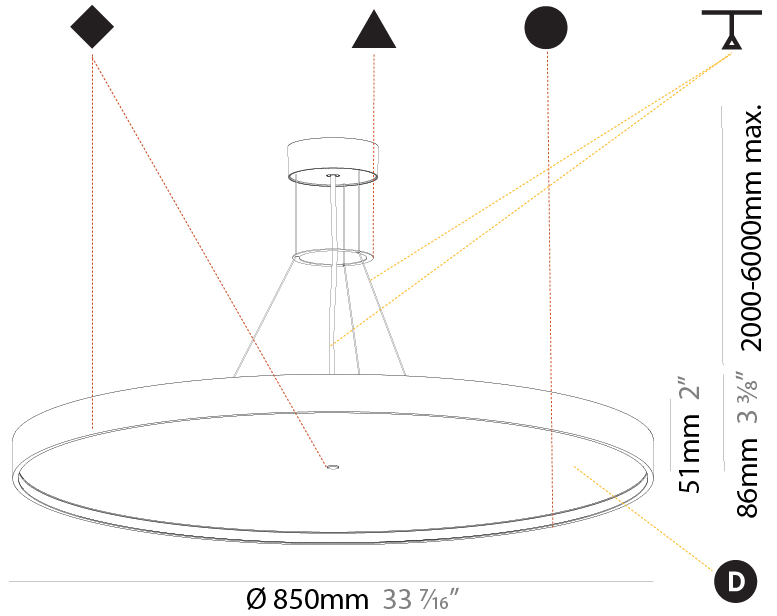

OPTICAL

RATINGS AND CERTIFICATIONS

Certified By: Certified for North American Standards
IP rating: IP20