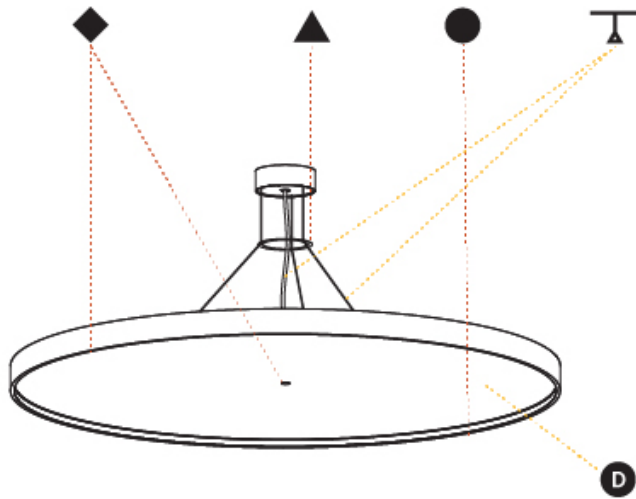

SIGN DIVA KORONA SUSPENSION

A300017-

PROJECT	_____
TYPE	_____
SPECIFIER	_____
QUANTITY	_____
DATE	_____