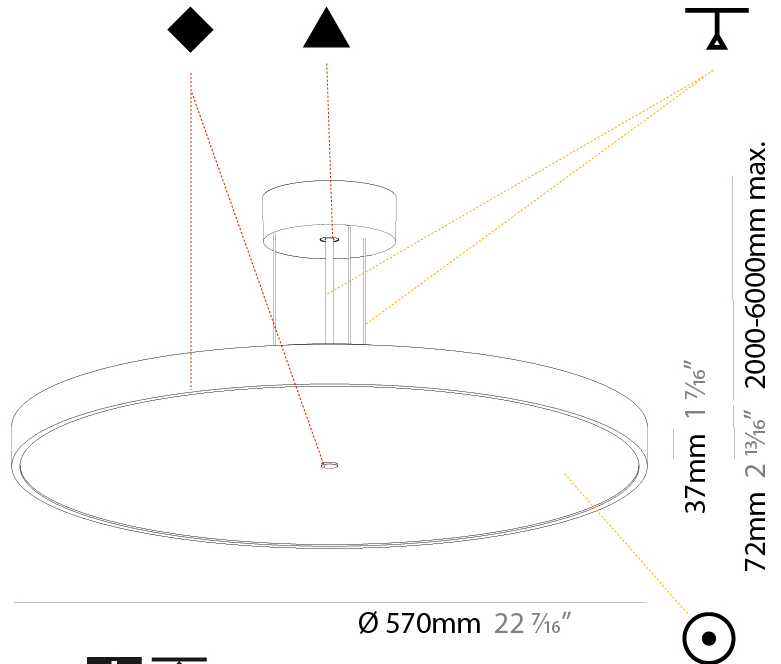

GENERAL

Series: Sign Diva
Subseries: Sign Diva
Brand: Prolicht
Division: Architectural
Mounting Type: Suspension
Mounting Location: Ceiling
Subcategory: Pendant

PHYSICAL

Shape: Round
Diameter (mm): 570
Diameter (in): 22 7/16
Height (mm): 72
Height (in): 2 13/16
Max. Overall Height (mm): 6072
Max. Overall Height (in): 239 1/16
Light Distribution: Direct
Weight (kg): 7.802
Weight (lbs): 17.2

Diffuser: PMMA - Opal / Micro-Prism / Sparkling Secret / Vintage Industrial with Shine Ring

Fixture Finish: SSR / BKV / CWI / CRY / HAB / UFT / ITA / RUA / FTG / MYG / LOD / PUS / FRO / FUP / KIA / POP / BLS / SPG / MEY / GOH / GUM / CHC / COM / ABZ / JAG / OBR / MOS / ROR

Fixture Material: Extruded Aluminum / Steel

Cable Details: 2000mm or 6000mm Transparent Cable

ELECTRICAL

Lamp Type: LED (Zhaga Standard)
Input Wattage (W): 58.3
Total Output Wattage (W): 53
Dimming: Tri-Mode (Non-Dimming and Phase Dimming (120Vac only) and 0-10V Dimming)
Driver Included: Yes
Driver Location: Integrated
Driver Type: Constant Current - Universal
Driver Class: Class 2
Input Voltage (V): 120 - 277
Constant Current (MA): 350

LED

Color Temperature (°K): 2700 / 3000 / 3500 / 4000
Max. Delivered Lumen (lm): 5060 / 6120 / 6233 / 6360
CRI: >90 CRI
Lamp Life (hrs): 50000

OPTICAL

RATINGS AND CERTIFICATIONS

Certified By: Certified for North American Standards
IP rating: IP20

PROJECT
TYPE
SPECIFIER
QUANTITY
DATE