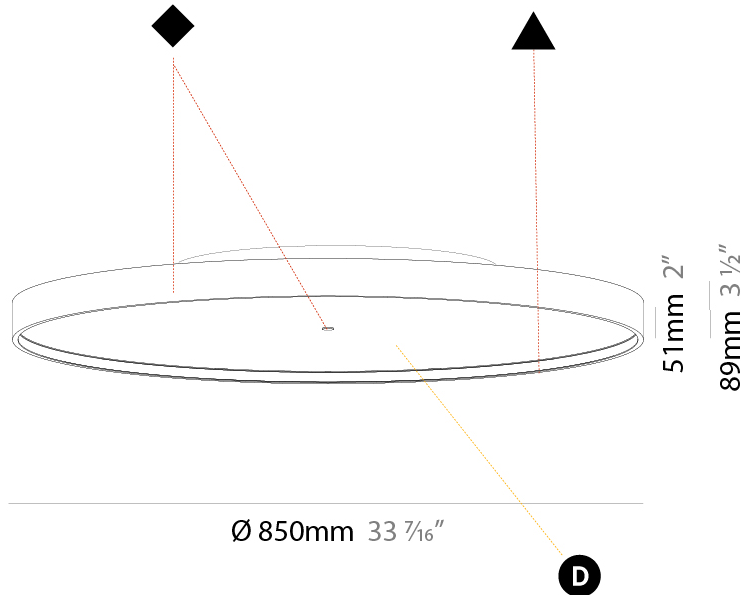

GENERAL

Series: Sign Diva
Subseries: Sign Diva Korona
Brand: Prolicht
Division: Architectural
Mounting Type: Surface
Mounting Location: Ceiling
Subcategory: Ambient

PHYSICAL

Shape: Round
Diameter (mm): 850
Diameter (in): 33 7/16
Height (mm): 89
Height (in): 3 1/2
Light Distribution: Direct
Weight (kg): 13.244
Weight (lbs): 29.198
Diffuser: PMMA - Opal/Micro-Prism/Sparkling Secret/Vintage Industrial
Fixture Finish: SSR / BKV / CWI / CRY / HAB / UFT / ITA / RUA / FTG / MYG / LOD / PUS / FRO / FUP / KIA / POP / BLS / SPG / MEY / GOH / GUM / CHC / COM / ABZ / JAG / OBR / MOS / ROR
Fixture Material: Extruded Aluminum / Steel

ELECTRICAL

Lamp Type: LED (Zhaga Standard)
Input Wattage (W): 96.8
Total Output Wattage (W): 76.8
Dimming: Tri-Mode (Non-Dimming and Phase Dimming (120Vac only) and 0-10V Dimming)
Driver Included: Yes
Driver Location: Integrated
Driver Type: Constant Current - Universal
Driver Class: Class 2
Input Voltage (V): 120 - 277
Constant Current (MA): 600

LED

Color Temperature (°K): 3000 / 3500 / 4000
Max. Delivered Lumen (lm): 11160 / 11388 / 11620
CRI: >90 CRI
Lamp Life (hrs): 50000

OPTICAL

RATINGS AND CERTIFICATIONS

Certified By: Certified for North American Standards
IP rating: IP20