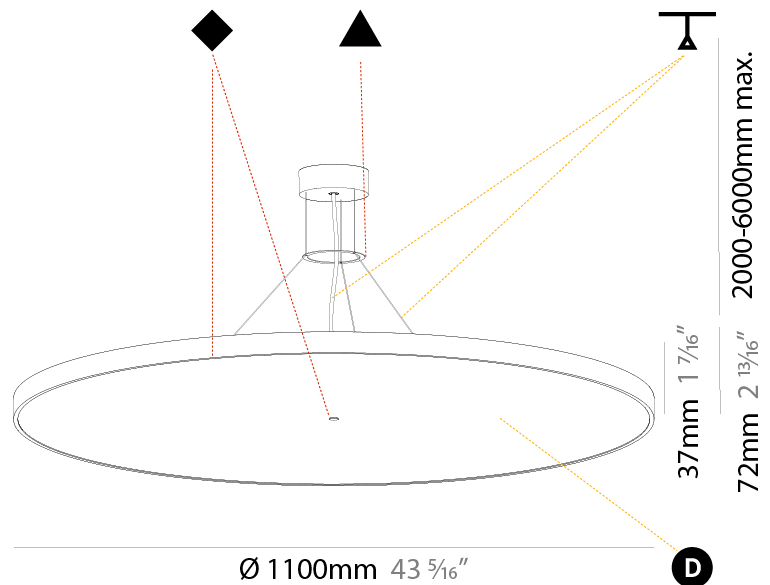

GENERAL

Series: Sign Diva
Subseries: Sign Diva
Brand: Prolicht
Division: Architectural
Mounting Type: Suspension
Mounting Location: Ceiling
Subcategory: Pendant

PHYSICAL

Shape: Round
Diameter (mm): 1100
Diameter (in): 43 ⁵/₁₆"
Height (mm): 86
Height (in): 3 ³/₈"
Light Distribution: Direct
Weight (kg): 19.475
Weight (lbs): 42.94
Diffuser: PMMA - Opal / Micro-Prism / Sparkling Secret / Vintage Industrial
Fixture Finish: SSR / BKV / CWI / CRY / HAB / UFT / ITA / RUA / FTG / MYG / LOD / PUS / FRO / FUP / KIA / POP / BLS / SPG / MEY / GOH / GUM / CHC / COM / ABZ / JAG / OBR / MOS / ROR
Fixture Material: Extruded Aluminum / Steel
Cable Details: 2,000mm/78 3/4" or 6,000mm/236 1/4" Transparent Cable

ELECTRICAL

Lamp Type: LED (Zhaga Standard)
Input Wattage (W): 169.4
Total Output Wattage (W): 134
Dimming: Tri-Mode (Non-Dimming and Phase Dimming (120Vac only) and 0-10V Dimming)
Driver Included: Yes
Driver Location: Integrated
Driver Type: Constant Current - Universal
Driver Class: Class 2
Input Voltage (V): 120 - 277
Constant Current (MA): 600

LED

Color Temperature (*K): 2700 / 3000 / 3500 / 4000
Max. Delivered Lumen (lm): 16140 / 19520 / 19933 / 20340
CRI: >90 CRI
Lamp Life (hrs): 50000

OPTICAL

RATINGS AND CERTIFICATIONS

Certified By: Certified for North American Standards
IP rating: IP20