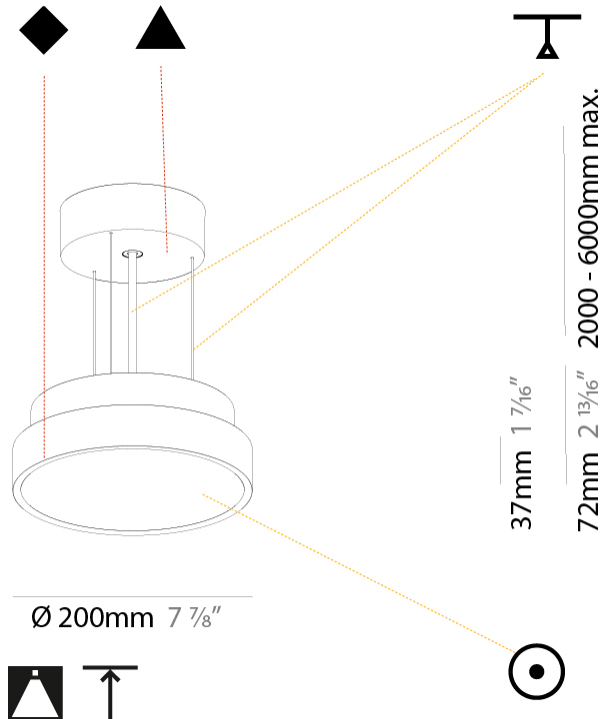

GENERAL

Series: Sign Diva
Subseries: Sign Diva
Brand: Prolicht
Division: Architectural
Mounting Type: Suspension
Mounting Location: Ceiling
Subcategory: Pendant

PHYSICAL

Shape: Round
Diameter (mm): 200
Diameter (in): 7 7/8
Height (mm): 72
Height (in): 2 13/16
Max. Overall Height (mm): 2072
Max. Overall Height (in): 81 9/16
Light Distribution: Direct
Weight (kg): 1.732
Weight (lbs): 3.818
Diffuser: PMMA - Opal / Micro-Prism / Sparkling Secret / Vintage Industrial with Shine Ring
Fixture Finish: SSR / BKV / CWI / CRY / HAB / UFT / ITA / RUA / FTG / MYG / LOD / PUS / FRO / FUP / KIA / POP / BLS / SPG / MEY / GOH / GUM / CHC / COM / ABZ / JAG / OBR / MOS / ROR
Fixture Material: Extruded Aluminum / Steel
Cable Details: 2000mm or 6000mm Transparent Cable

ELECTRICAL

Lamp Type: LED (Zhaga Standard)
Input Wattage (W): 12.1
Total Output Wattage (W): 11
Dimming: Tri-Mode (Non-Dimming and Phase Dimming (120Vac only) and 0-10V Dimming)
Driver Included: Yes
Driver Location: Integrated
Driver Type: Constant Current - Universal
Driver Class: Class 2
Input Voltage (V): 120 - 277
Constant Current (MA): 350

LED

Color Temperature (°K): 2700 / 3000 / 3500 / 4000
Max. Delivered Lumen (lm): 776 / 970 / 980 / 1000
CRI: >90 CRI
Lamp Life (hrs): 50000

OPTICAL

RATINGS AND CERTIFICATIONS

Certified By: Certified for North American Standards
IP rating: IP20