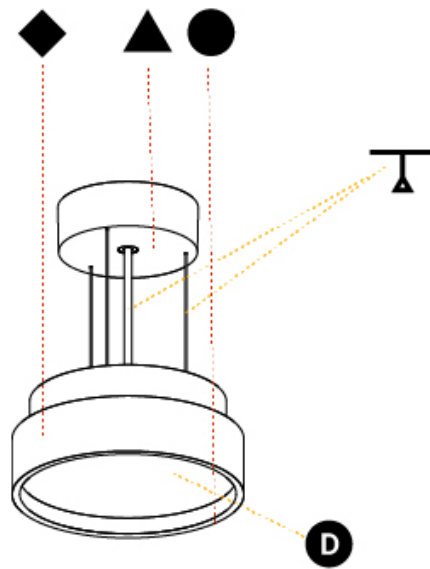

SIGN DIVA KORONA SUSPENSION

A300010-

PROJECT

TYPE

SPECIFIER

QUANTITY

DATE

A