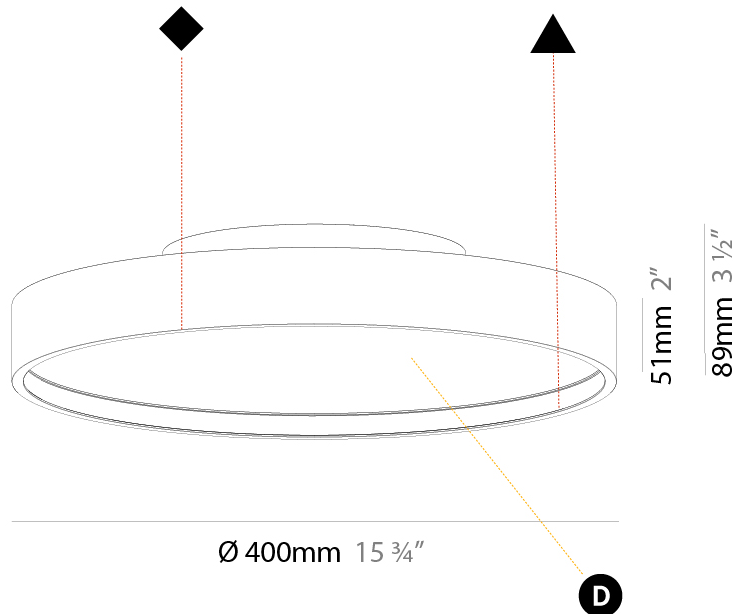

1. To build a product code in our configurator select the specify button on the base model # product page
2. To build a manual product code on this datasheet choose from the options listed below in blue font and add the suffix to the base model #

GENERAL

Series: Sign Diva
Subseries: Sign Diva Korona
Brand: Prolicht
Division: Architectural
Mounting Type: Surface
Mounting Location: Ceiling
Subcategory: Ambient

PHYSICAL

Shape: Round
Diameter (mm): 400
Diameter (in): 15 3/4
Height (mm): 89
Height (in): 3 1/2
Light Distribution: Direct
Weight (kg): 2.636
Weight (lbs): 5.811
Diffuser: PMMA - Opal/Micro-Prism/Sparkling Secret/Vintage Industrial
Fixture Finish: SSR / BKV / CWI / CRY / HAB / UFT / ITA / RUA / FTG / MYG / LOD / PUS / FRO / FUP / KIA / POP / BLS / SPG / MEY / GOH / GUM / CHC / COM / ABZ / JAG / OBR / MOS / ROR
Fixture Material: Extruded Aluminum / Steel

ELECTRICAL

Lamp Type: LED (Zhaga Standard)
Input Wattage (W): 19.8
Total Output Wattage (W): 16
Dimming: Tri-Mode (Non-Dimming and Phase Dimming (120Vac only) and 0-10V Dimming)
Driver Included: Yes
Driver Location: Integrated
Driver Type: Constant Current - Universal
Driver Class: Class 2
Input Voltage (V): 120 - 277
Constant Current (MA): 500

LED

Color Temperature (°K): 3000 / 3500 / 4000
Max. Delivered Lumen (lm): 2260 / 2293 / 2340
CRI: >90 CRI
Lamp Life (hrs): 50000

OPTICAL

RATINGS AND CERTIFICATIONS

Certified By: Certified for North American Standards
IP rating: IP20