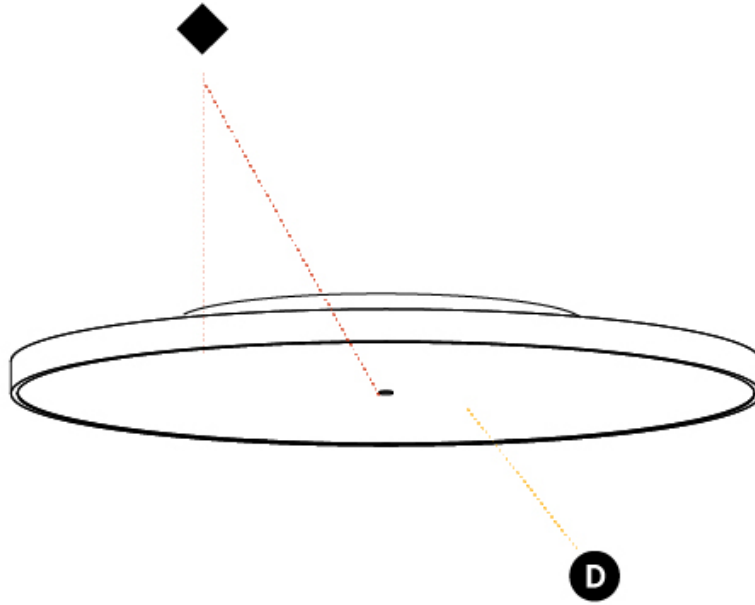

A3D093-

PROJECT	_____
TYPE	_____
SPECIFIER	_____
QUANTITY	_____
DATE	_____